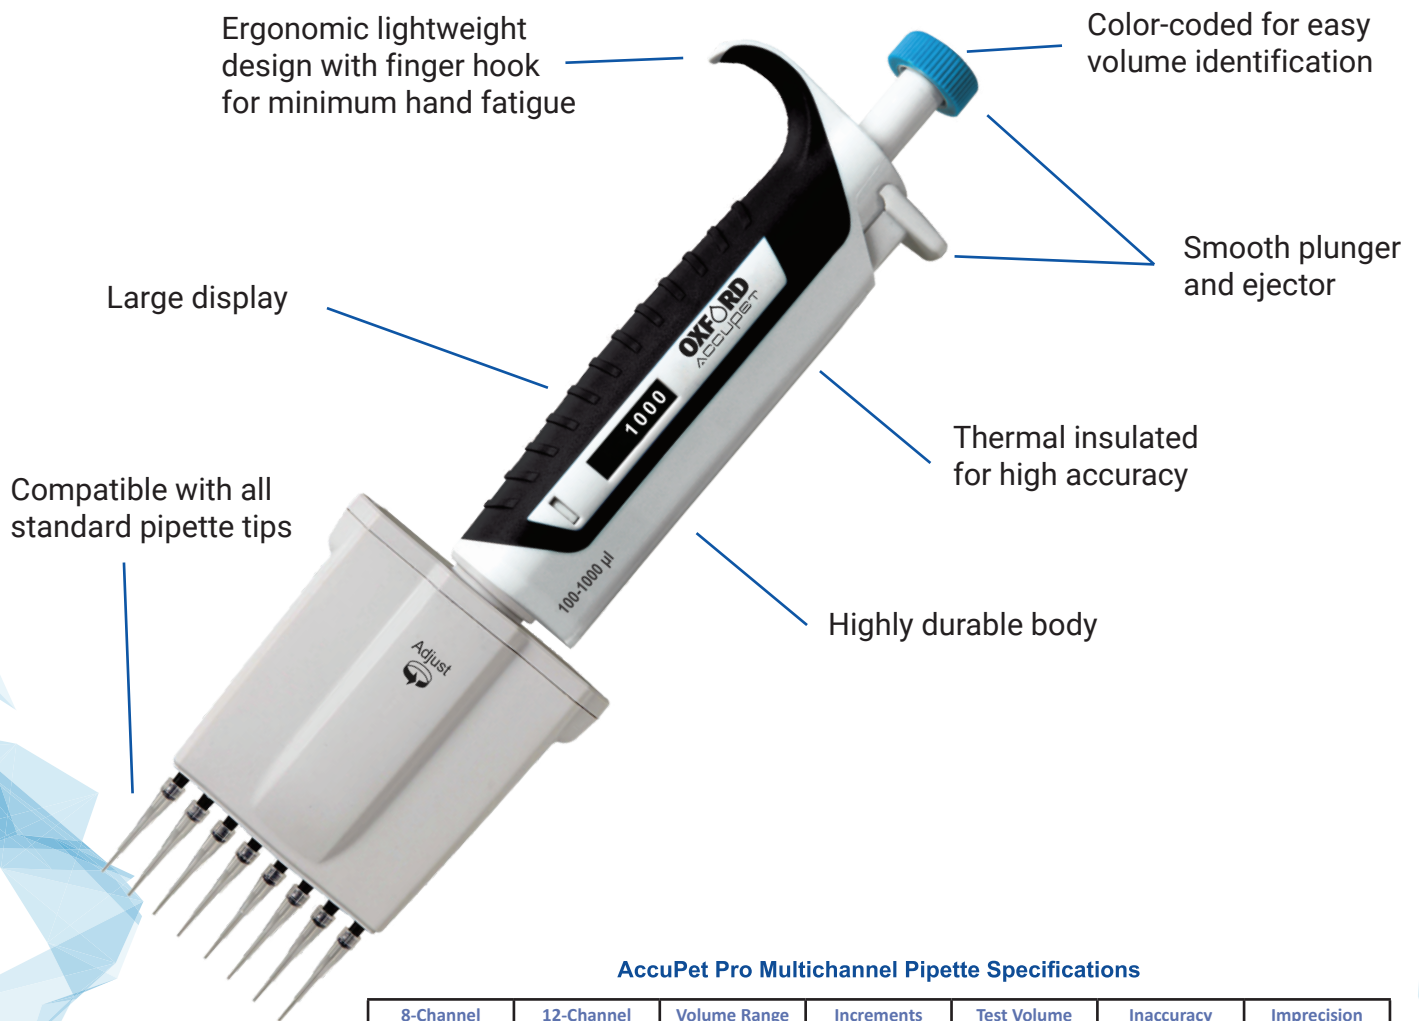

Accupet Pro Multichannel Pipette

Designed to offer optimal performance and precision with effortless handling. The Accupet Pro series of pipettes are ideal for long hours of pipetting. Its intelligent design includes features like one-handed tip ejection and lightweight construction, offering exceptional comfort and convenience.

AccuPet Pro Multichannel Pipette Specifications

8-Channel Catalog No.	12-Channel Catalog No.	Volume Range (µL)	Increments (µL)	Test Volume (µL)	Inaccuracy (±) %	Imprecision (±) %
AP8-10	AP12-10	0.5 to 10	0.1	1 10	4 1.5	4 1.5
AP8-50	AP12-50	5 to 50	0.5	5 50	3 1	2 0.7
AP8-100	AP12-100	10 to 100	1	10 100	1.5 1	1.5 0.5
AP8-200	AP12-200	20 to 200	1	20 200	1.5 0.7	0.75 0.25
AP8-300	AP12-300	30 to 300	1	30 300	1.5 0.8	0.75 0.25